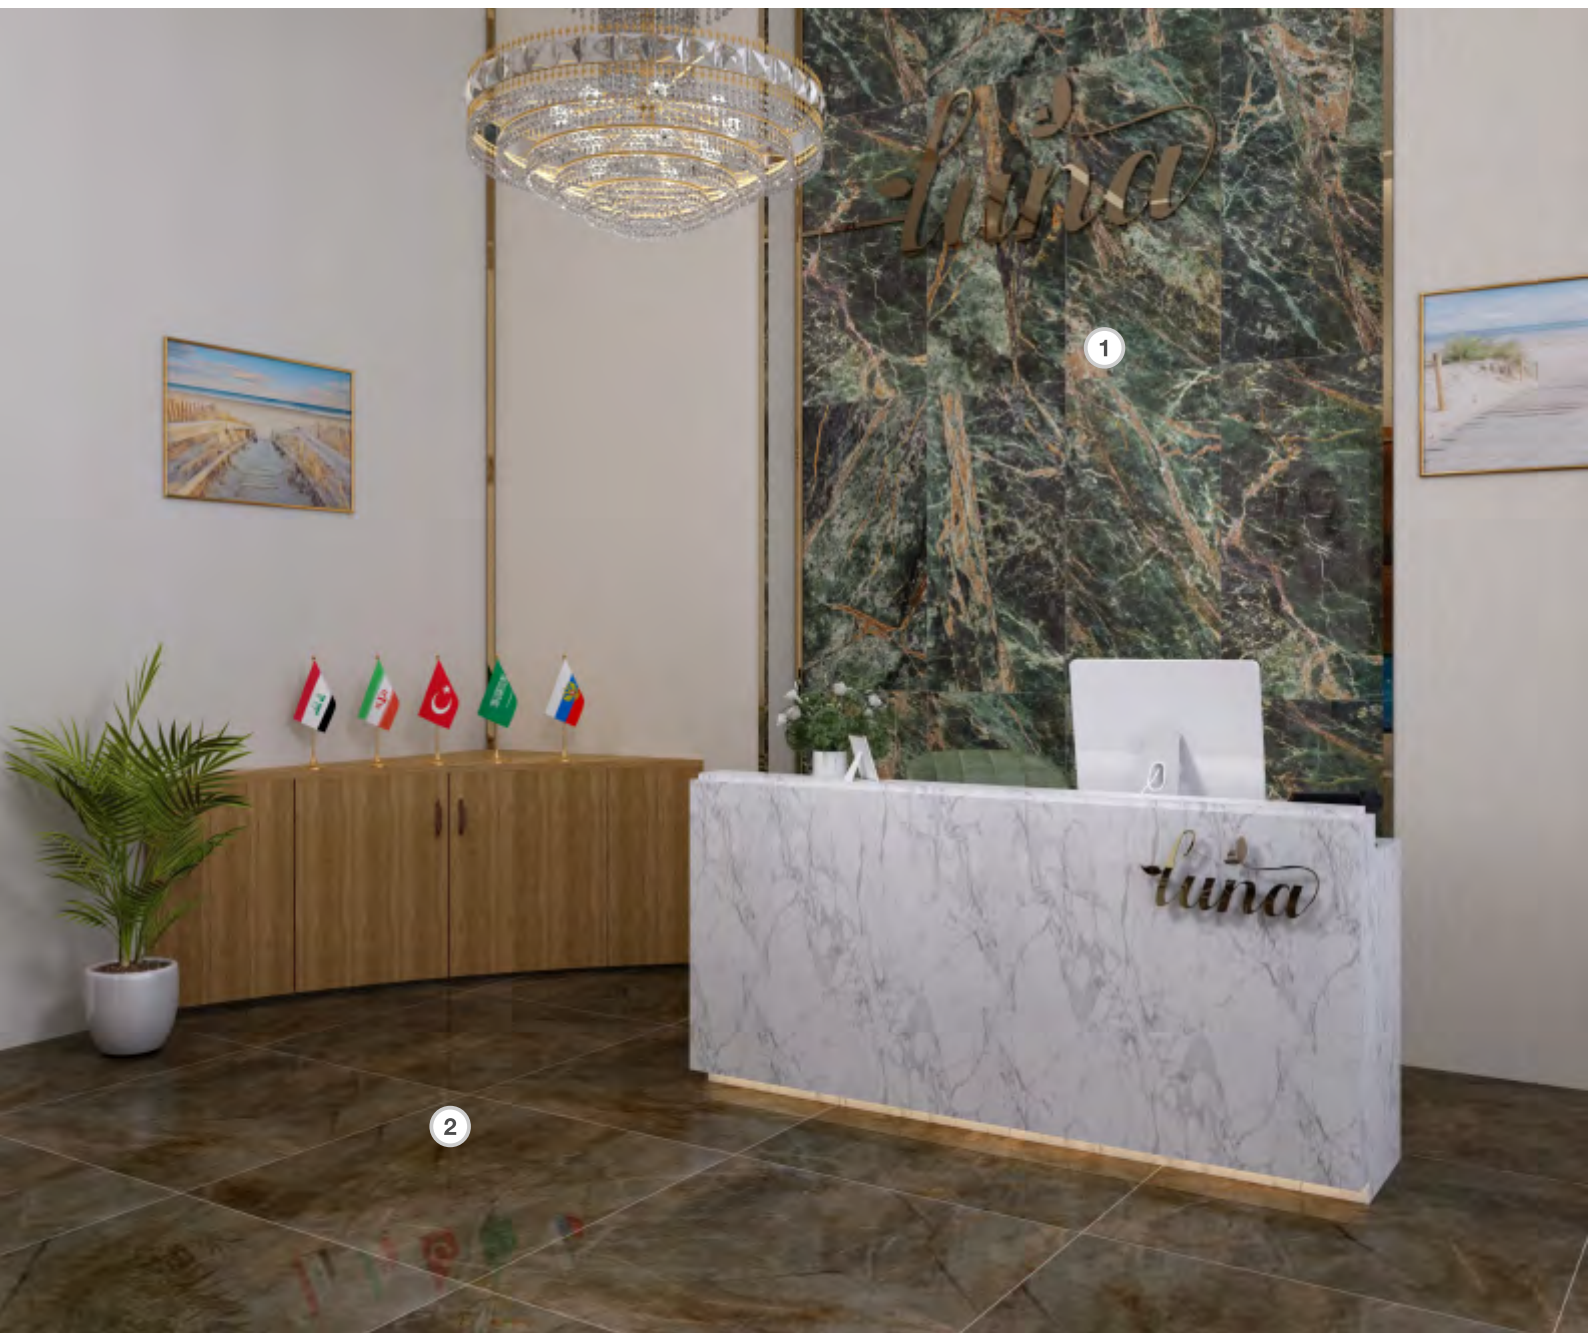

60x120
Nano Polish
Code: 4096
Thickness: 12.5mm

**Green
Stone**

1

100x100
Nano Polish
Code: 4437
Thickness: 12.5mm

Unique