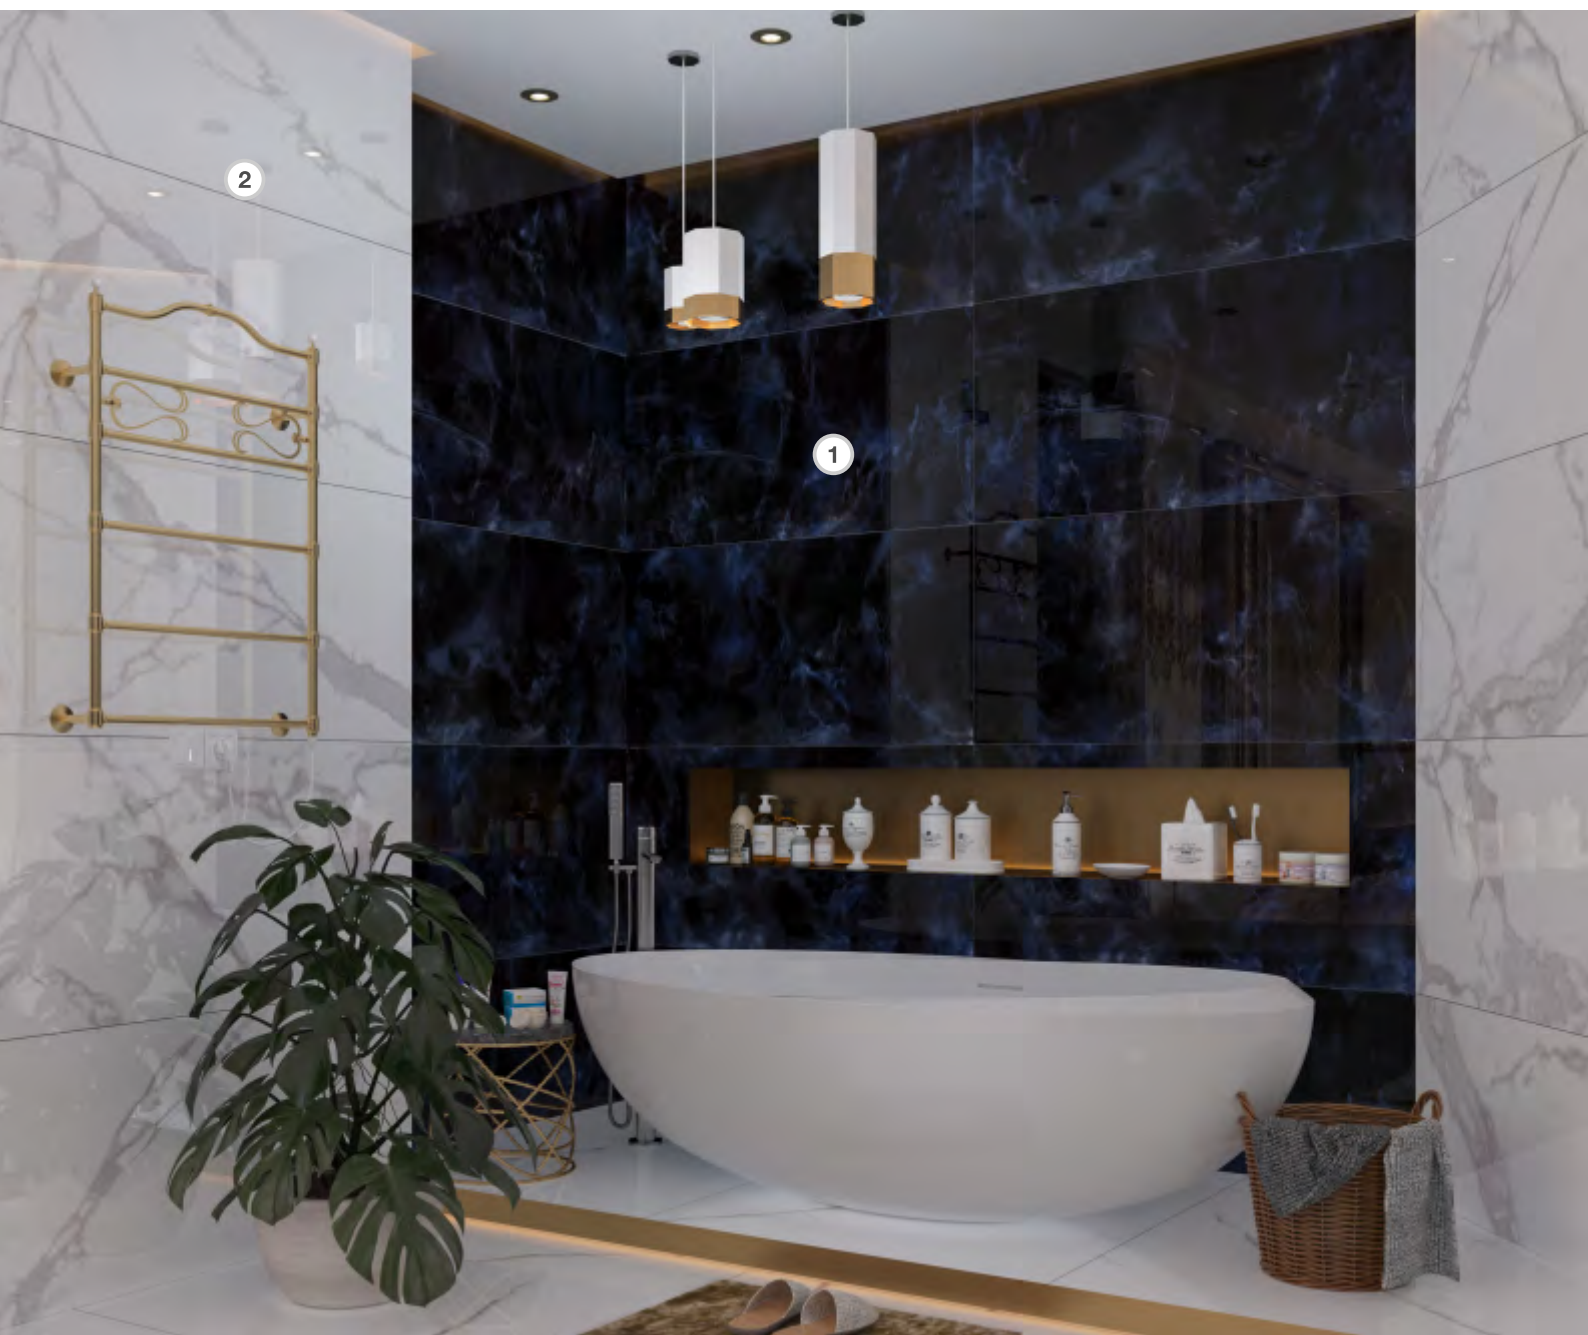

Thickness: 12.5mm

Galile ^①

60x120

Nano Polish

Code: 2725

Thickness: 12.5mm

Calacatta ^②

60x120
Nano Polish
Code: 4096
Thickness: 12.5mm