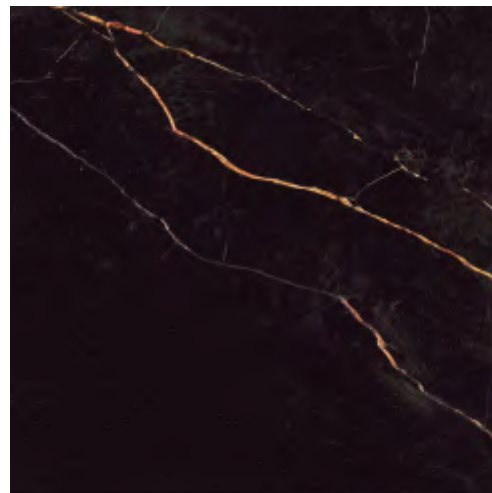

Elvis

30X30

Spray Protective

Code: 7439

Thickness: 9mm