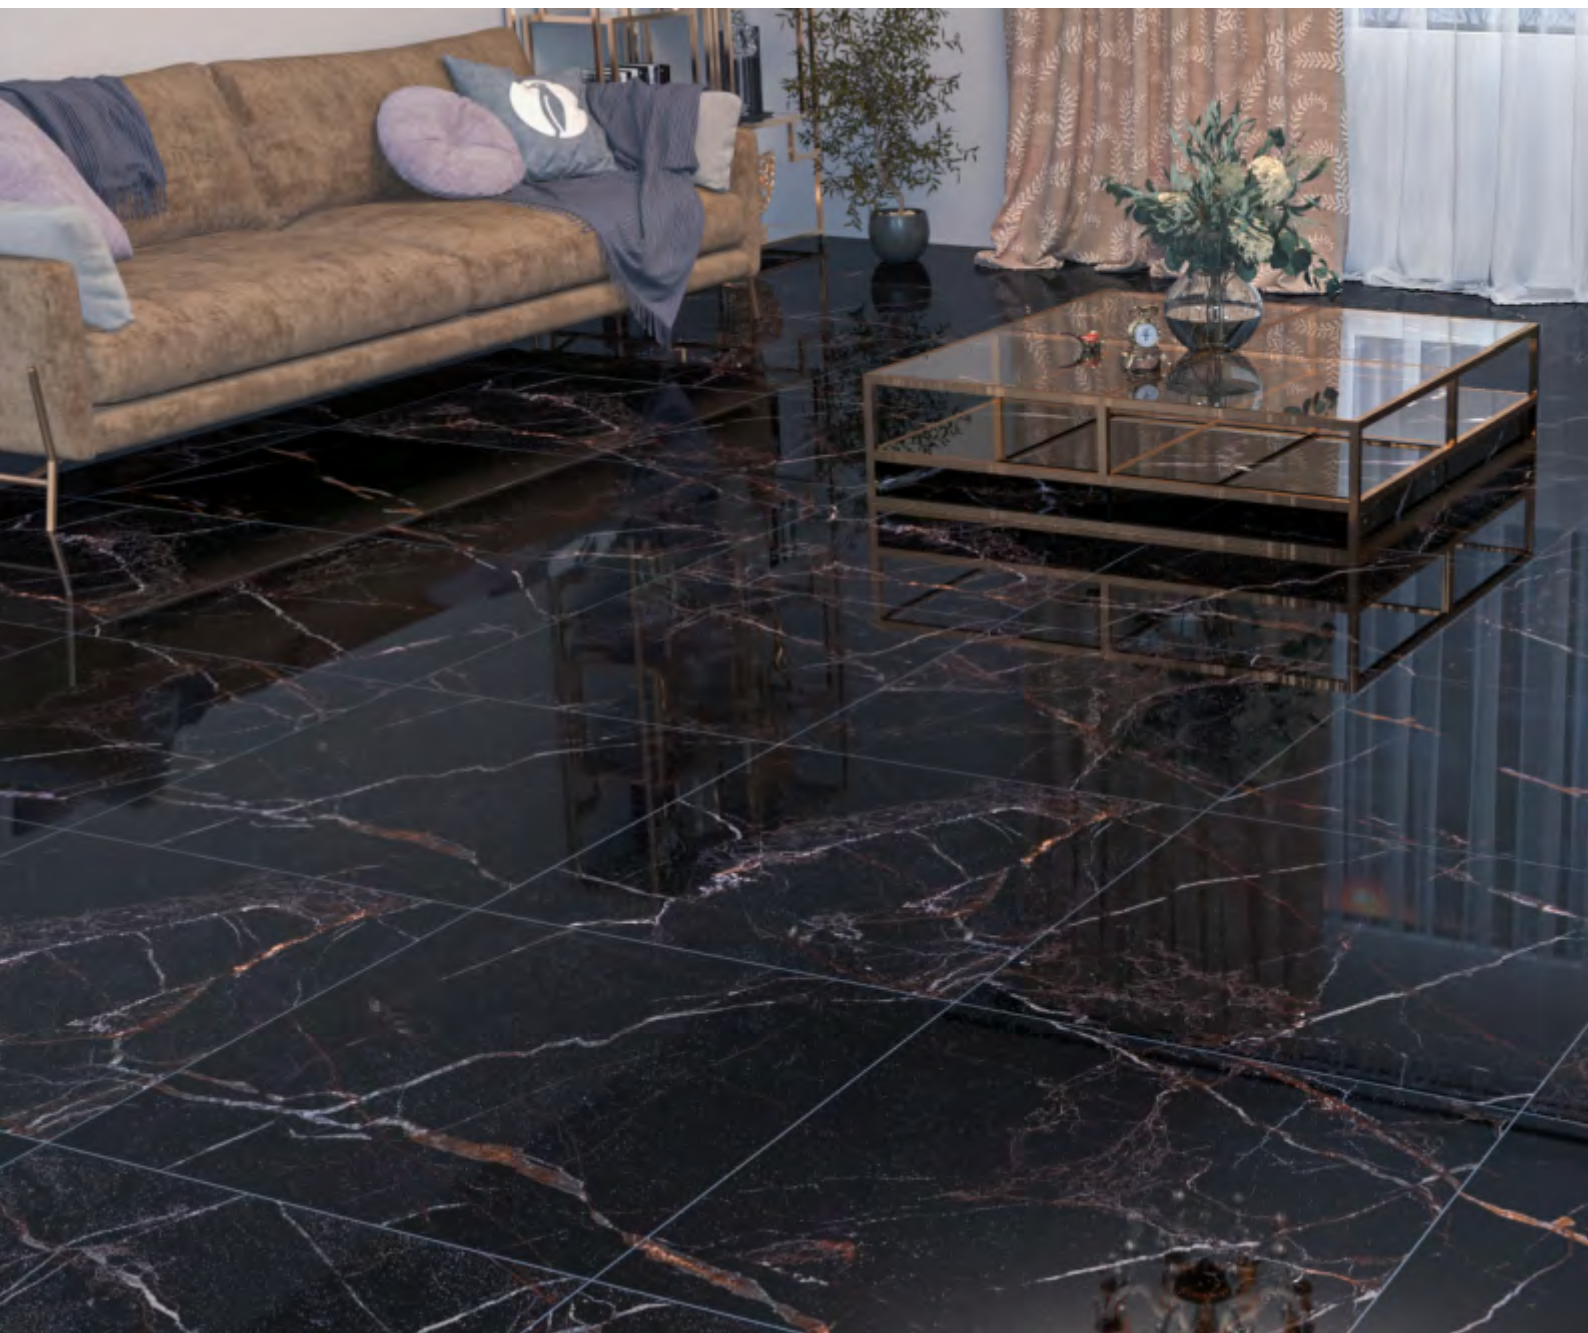

Thickness: 11.3mm

Martini Gold

80x80

Nano Polish

Code: 7093

Thickness: 11.3mm

Merrick

80x80