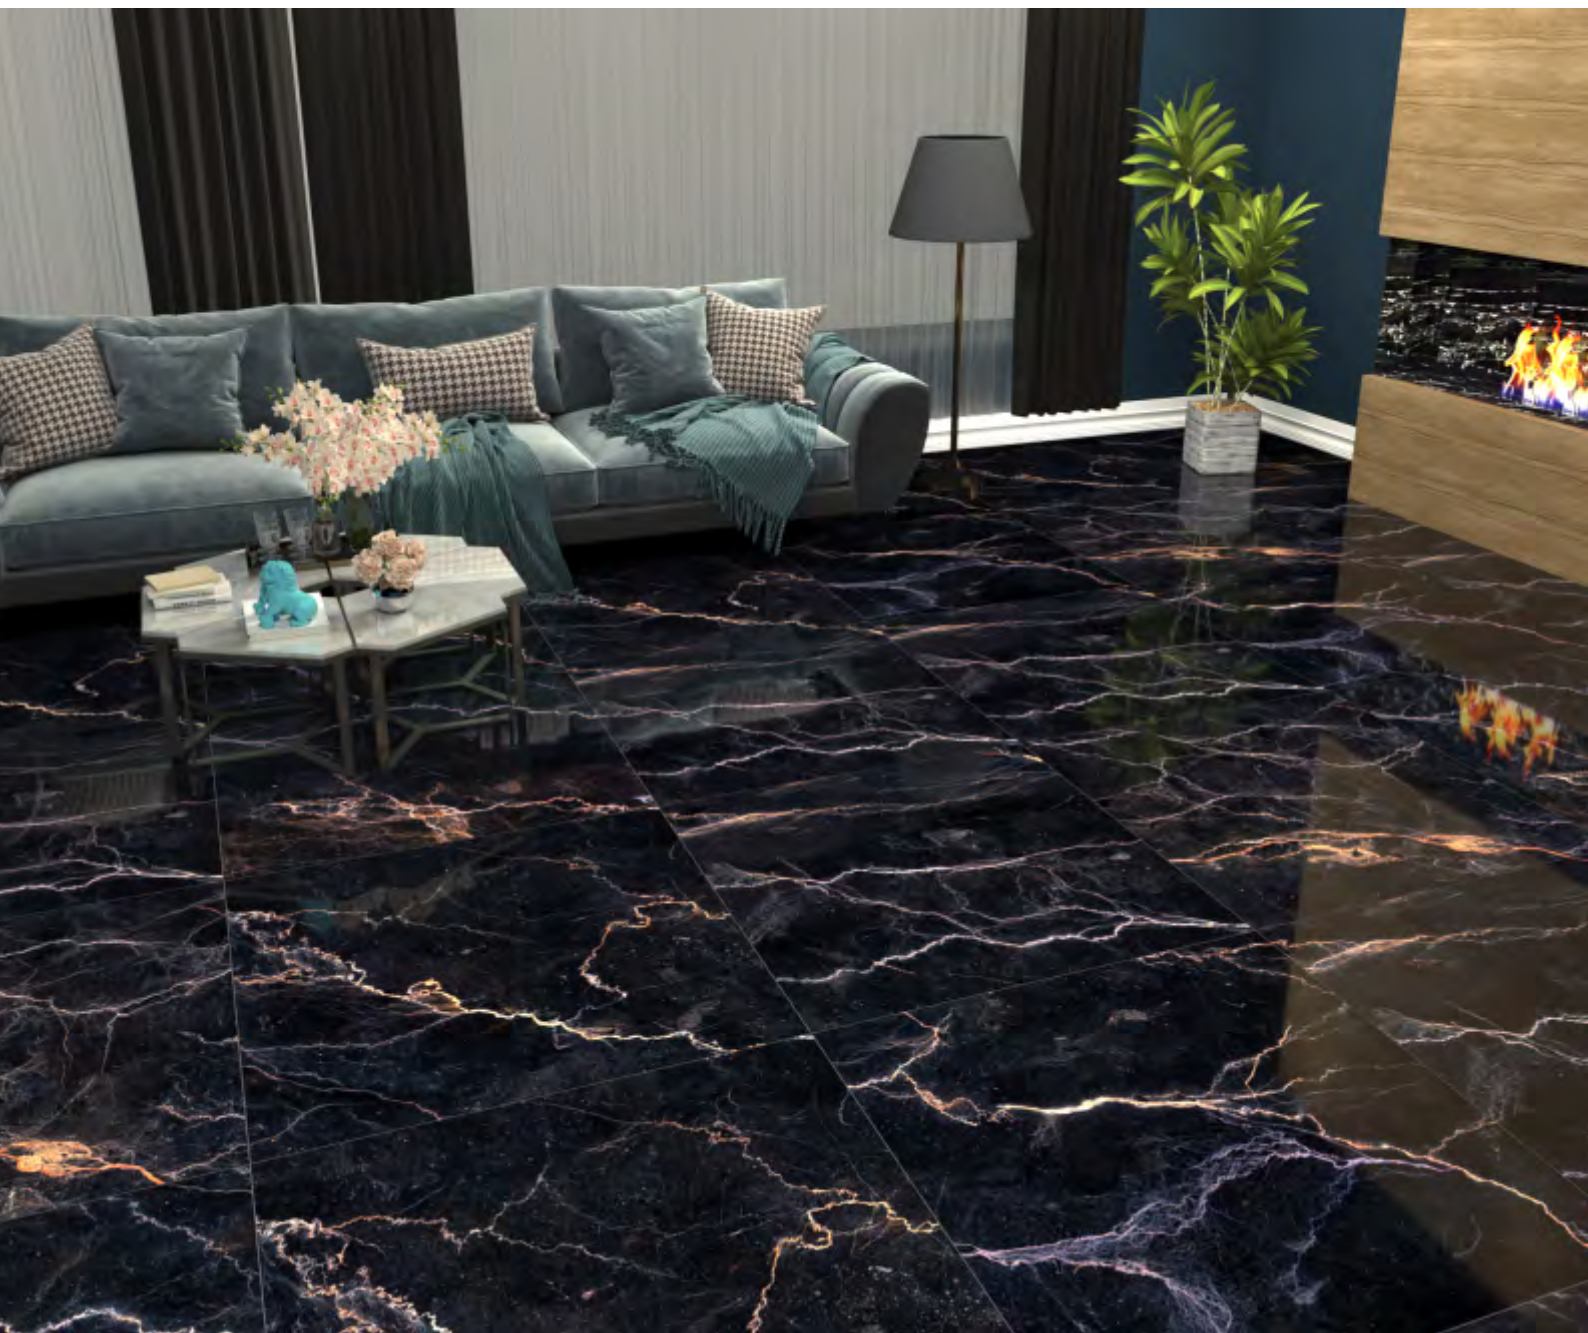

Thickness: 13mm

Caspian Light Gray

100x100

Nano Polish

Code: 2914

Thickness: 13mm

Thunder Black

100x100