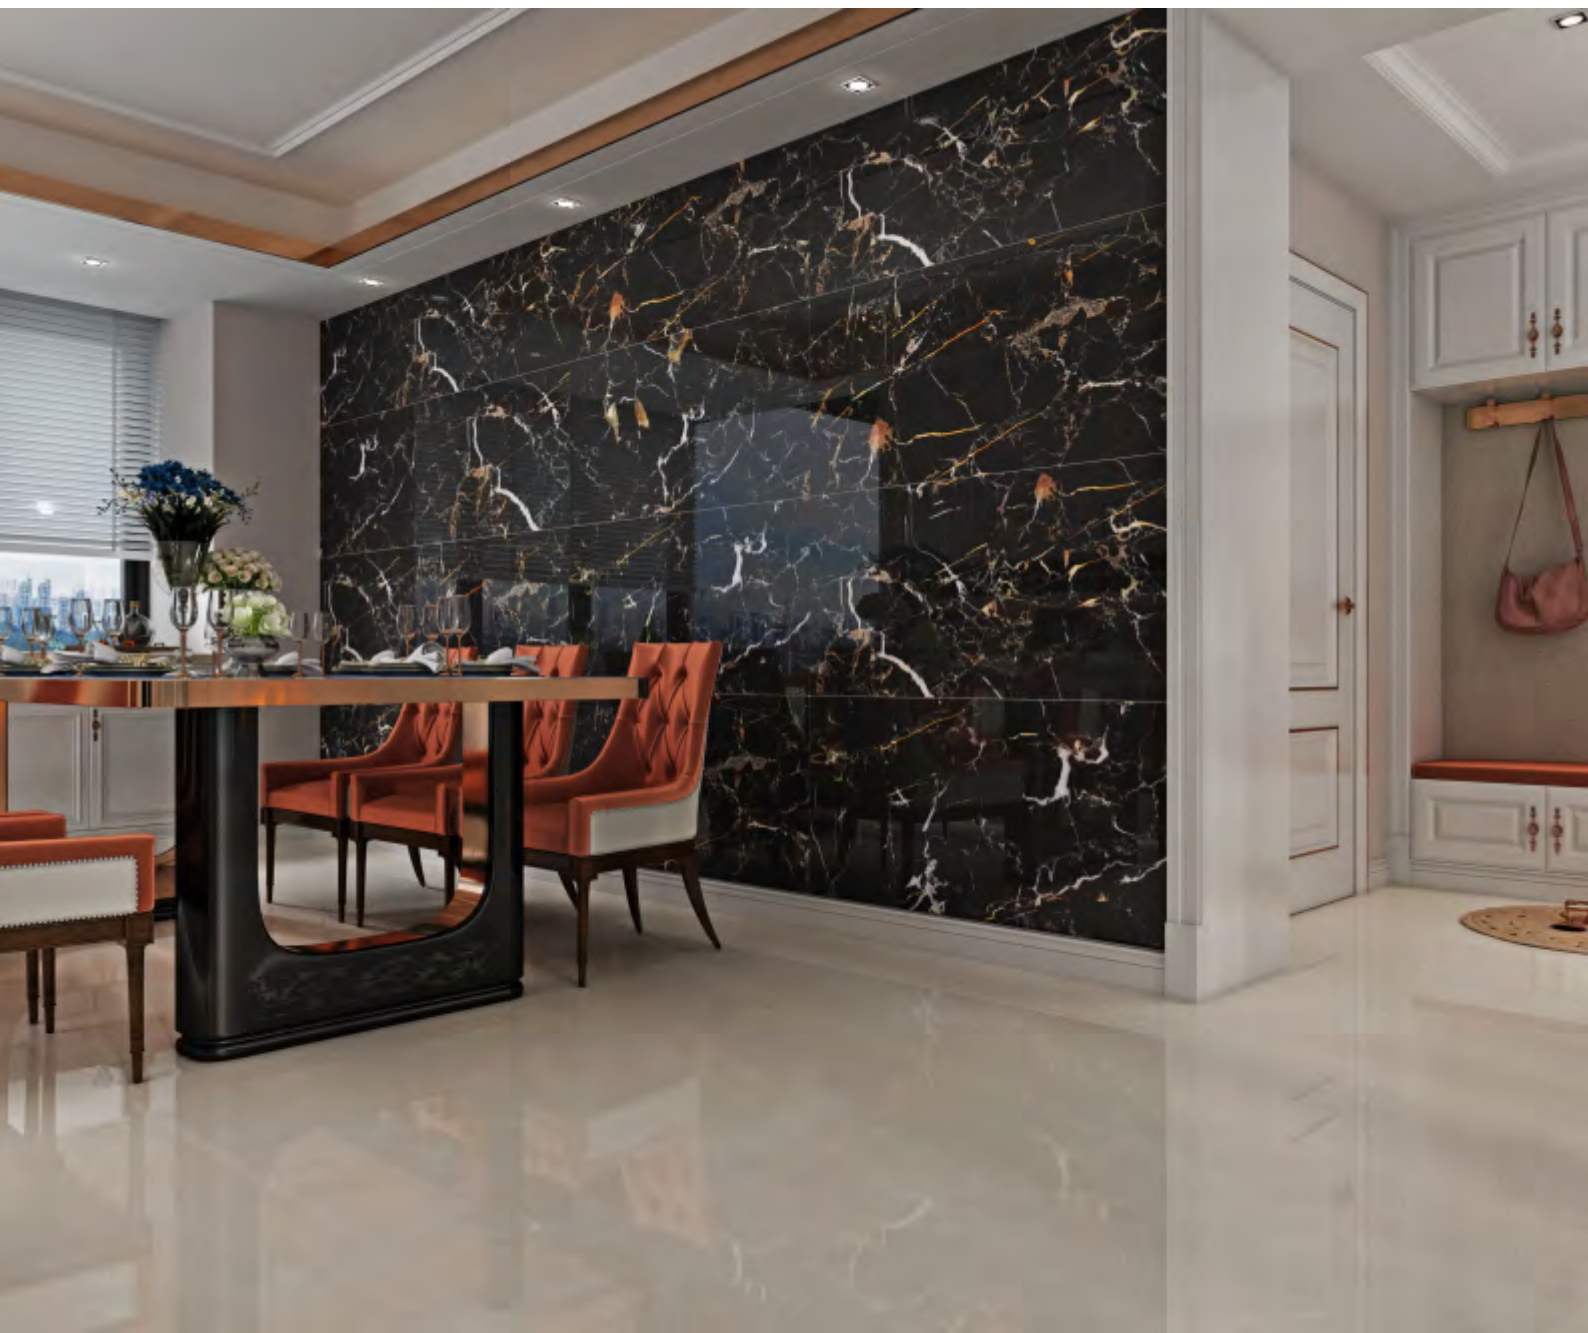

Rubble Stone Silver

60x120
Nano Polish
Code: 4120
Thickness: 12.5mm

Romano

60x120

Nano Polish

Code: 4123

Thickness: 12.5mm

Sergio