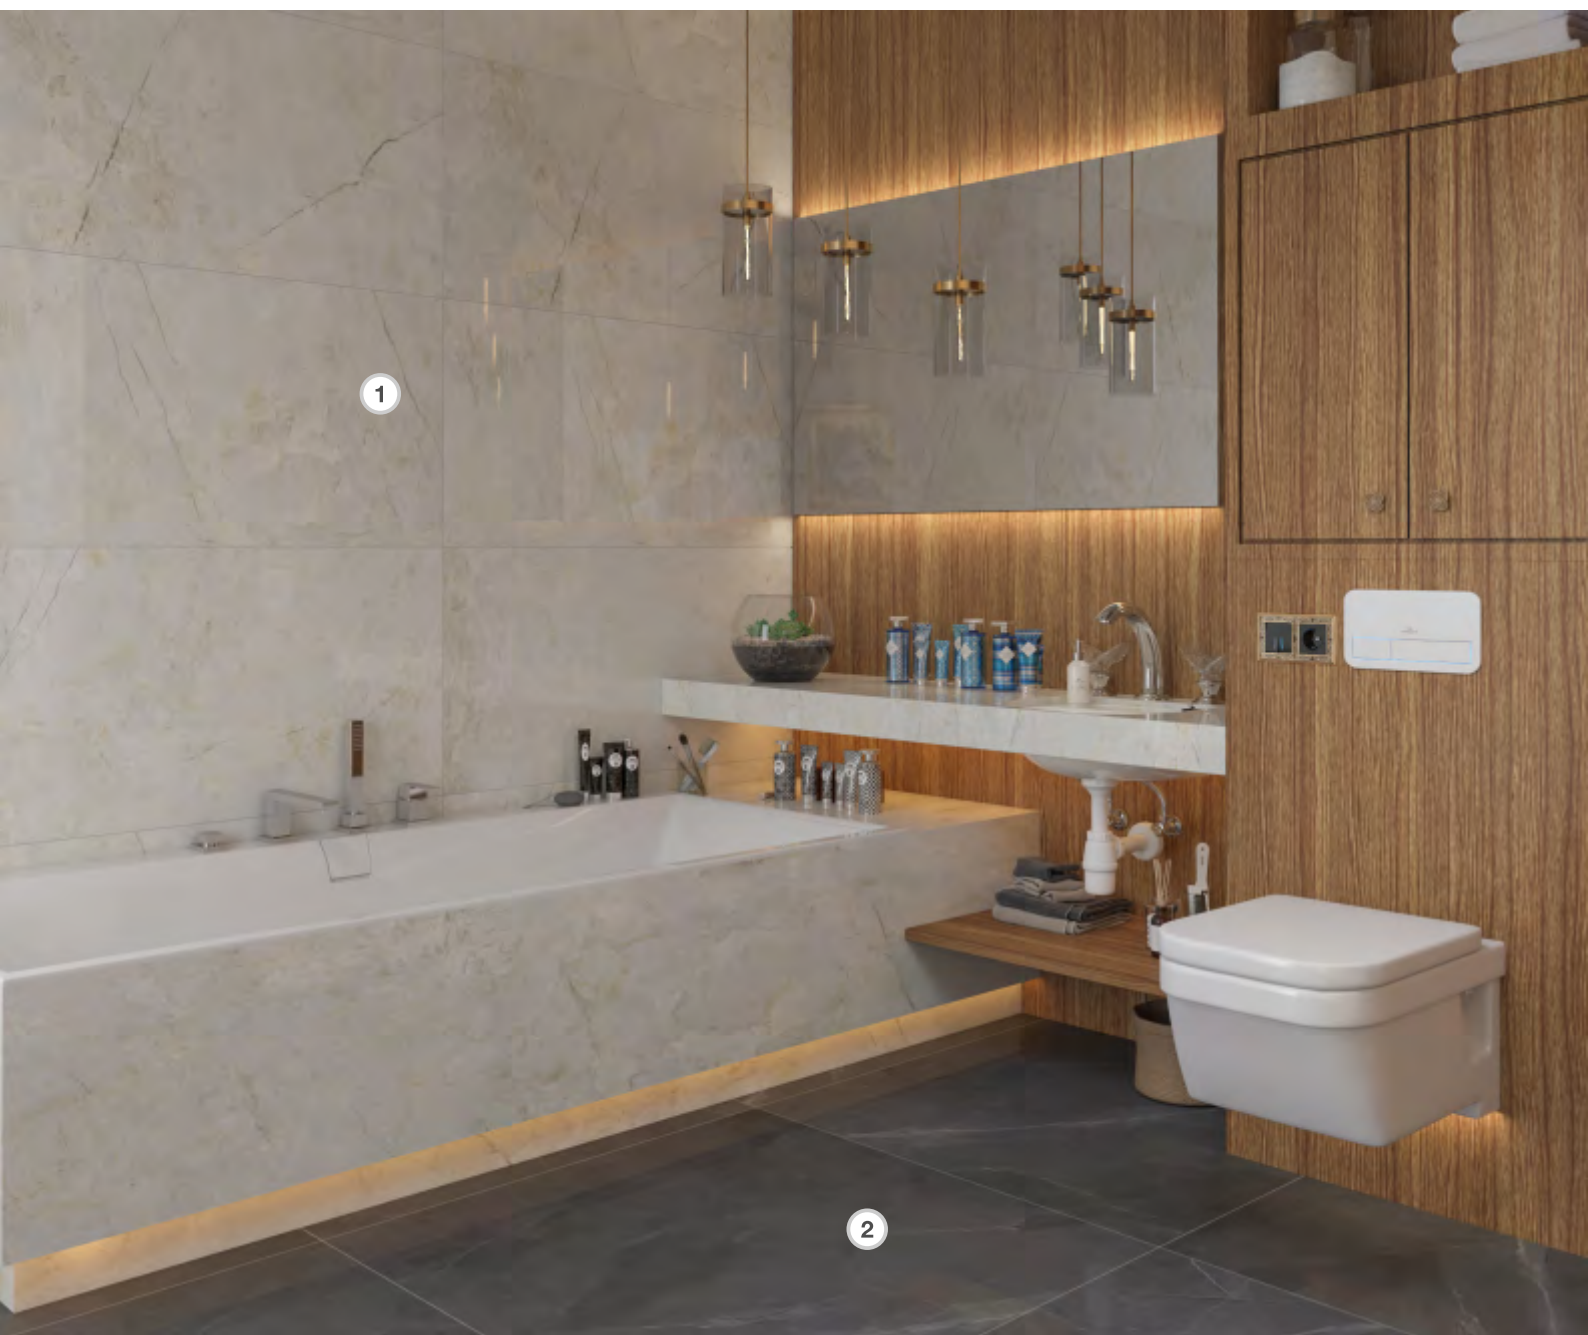

60x120

Matte Glaze (Silky)

Code: 4392

Thickness: 12.5mm

**Riona
Olivaceous^①**

100x100

Nano Polish

Code: 4423

Thickness: 13mm

**Electra
Dark Gray^②**