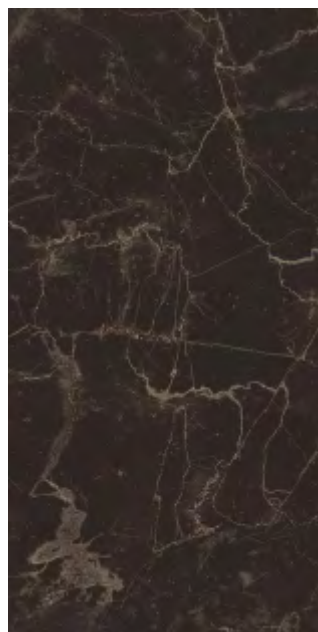

Andreas

60x120 - Thickness: 12.5mm - Nano Polish Code: 3501 White Body