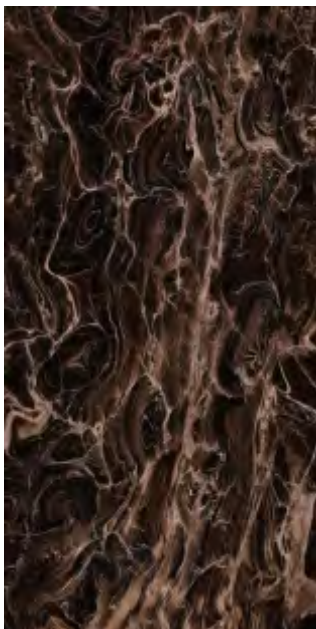

Danilo

60x120 - Thickness: 12.5mm - Nano Polish Code: 3111 White Body