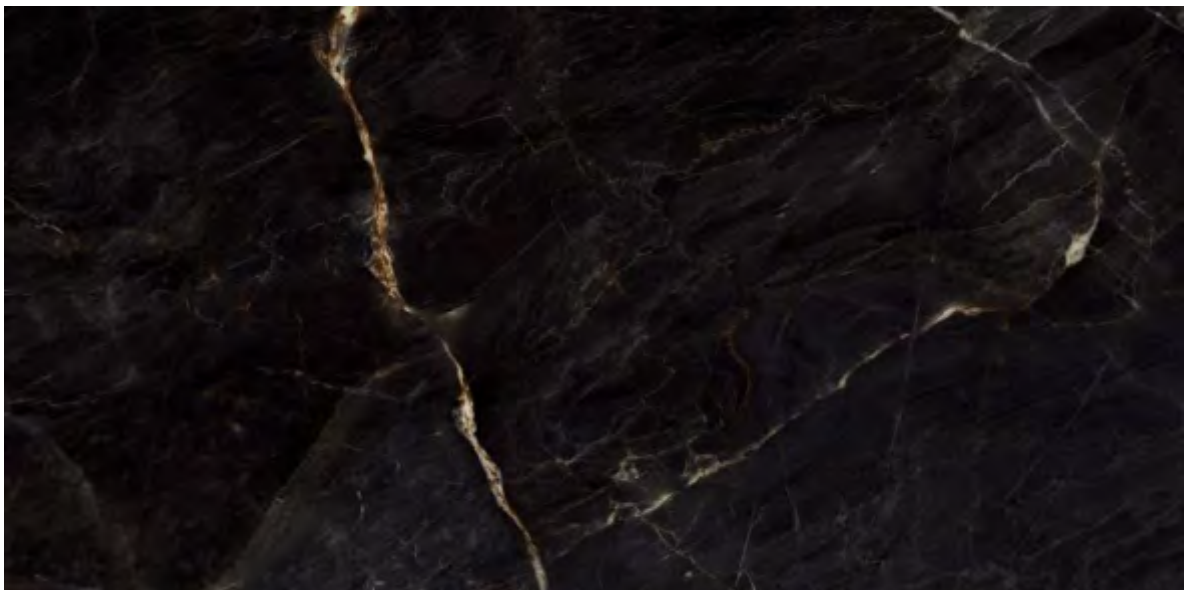

Nancy Black

80x160 - Thickness: 13mm - Nano Polish Code: 5831 White Body