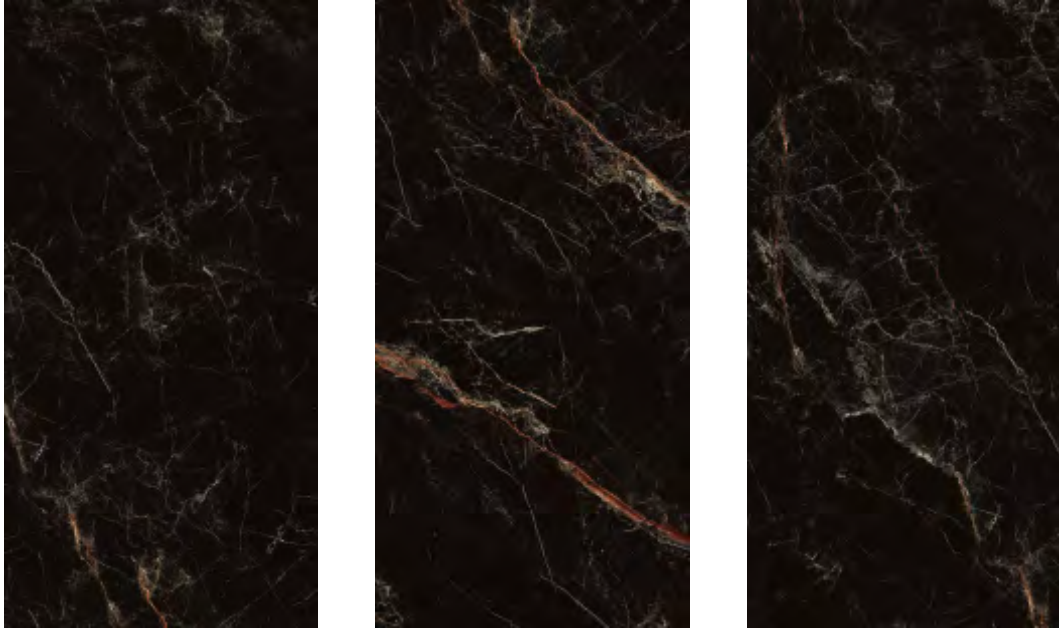

Bond

60x120 - Thickness: 12.5mm - Nano Polish Code: 3063 White Body