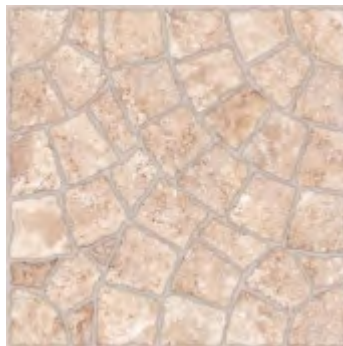

Kalin A3

40x40
Thickness: 14.5mm
Matte Glaze . Code: 3236