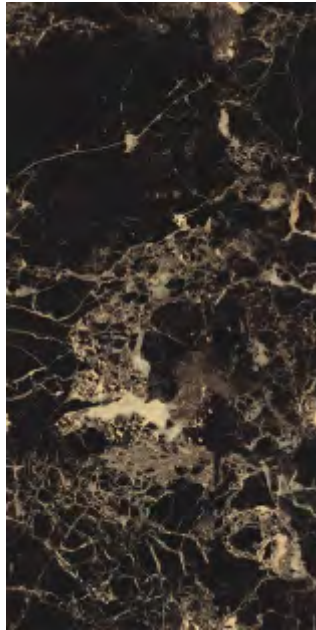

BL 844

60x120 - Thickness: 12.5mm - Nano Polish Code: 3412 White Body