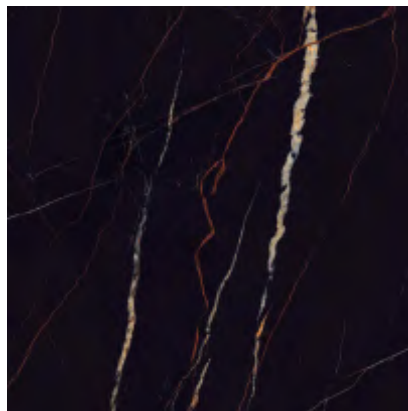

Samanta

100x100
Thickness: 13mm
Nano Polish . Code: 3581
White Body