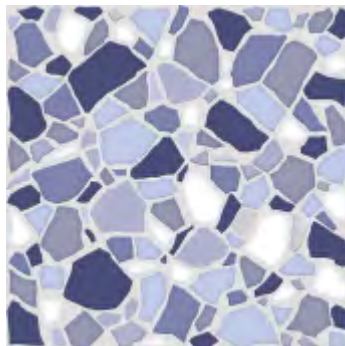

# Sky A4

29x29  
Thickness: 6mm  
Glossy Glaze . Code: 8967  
Porcelain . Reactive

# Sky A1

29x29  
Thickness: 6mm  
Glossy Glaze . Code: 8958  
Porcelain . Reactive

Sky A5

29x29  
Thickness: 6mm  
Glossy Glaze . Code: 1098  
Porcelain . Reactive

Step