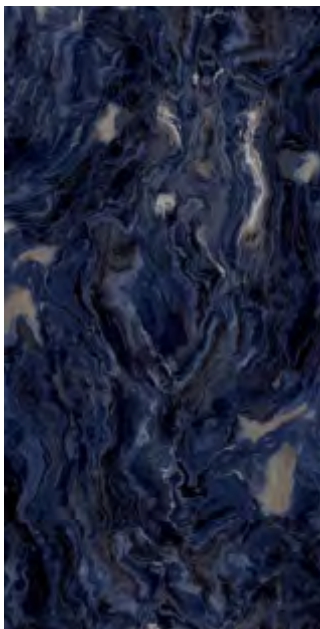

Soniya Blue

60x120 - Thickness: 12.5mm - Nano Polish Code: 8882 White Body